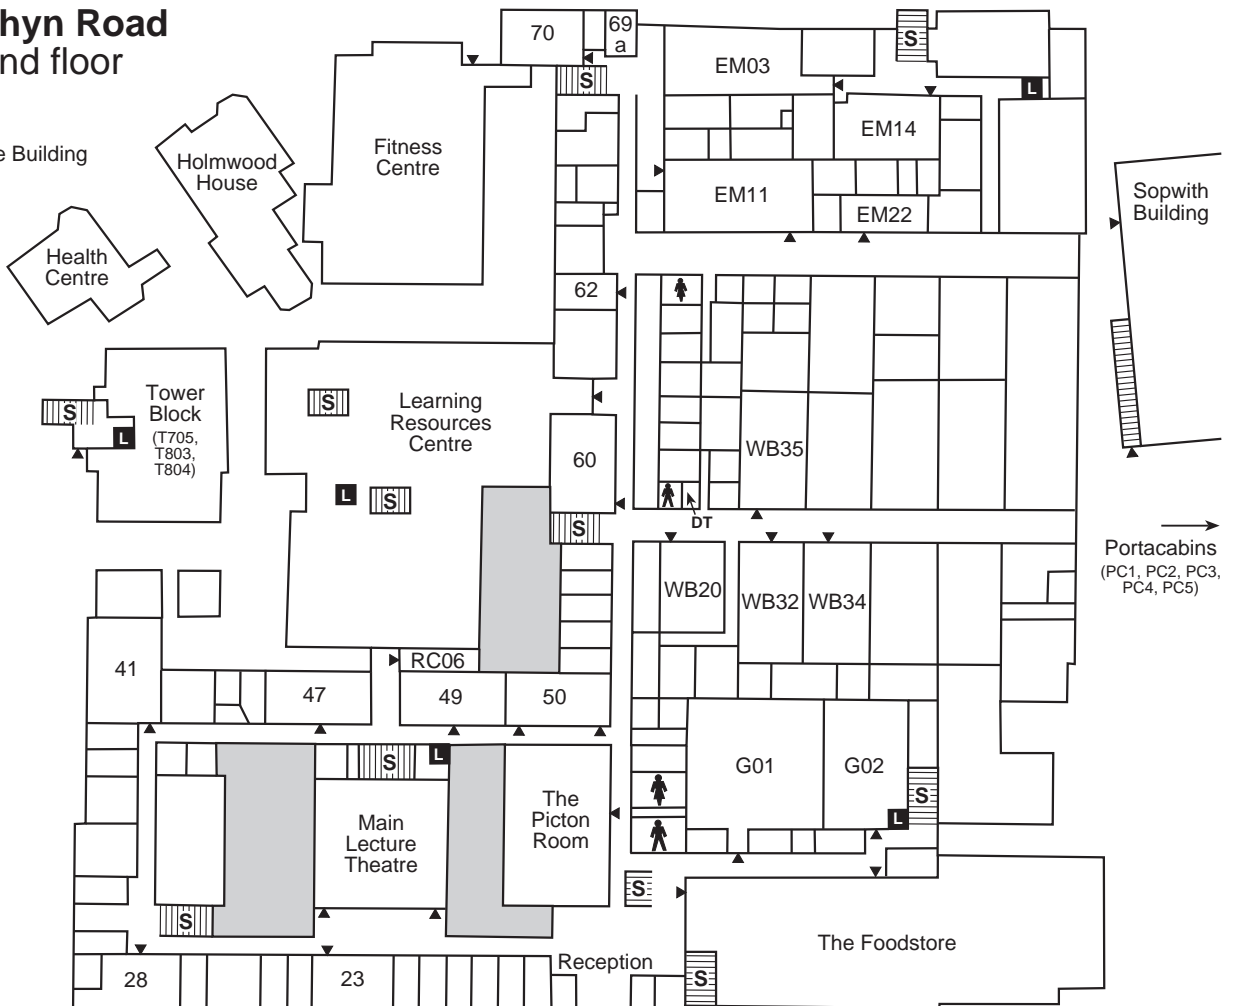

Penrhyn Road
1st floor

Penrhyn Road
2nd floor

Penrhyn Road 3rd floor

- Room
- 23 Faculty of Science Modular Office
 - 28 Faculty of Science Finance Office
 - 69a Business Undergraduate Field Modular Office
 - 138 School of Earth Sciences and Geography and School of Mathematics Office
 - 211 Work Back Room
 - 231 School of Chemical and Pharmaceutical Sciences and School of Life Sciences Office
 - T705 Academic Skills Centre

FACULTY OF SCIENCE

Penrhyn Road Ground floor

- EM Eadweard Muybridge Building
- WB Workshop Block
- DT Disabled toilet
- L Lift
- S Stairs

Reg Bailey Building & Surrey Club

Penrhyn Road

Cooper House

Portacabins (PC1, PC2, PC3, PC4, PC5)