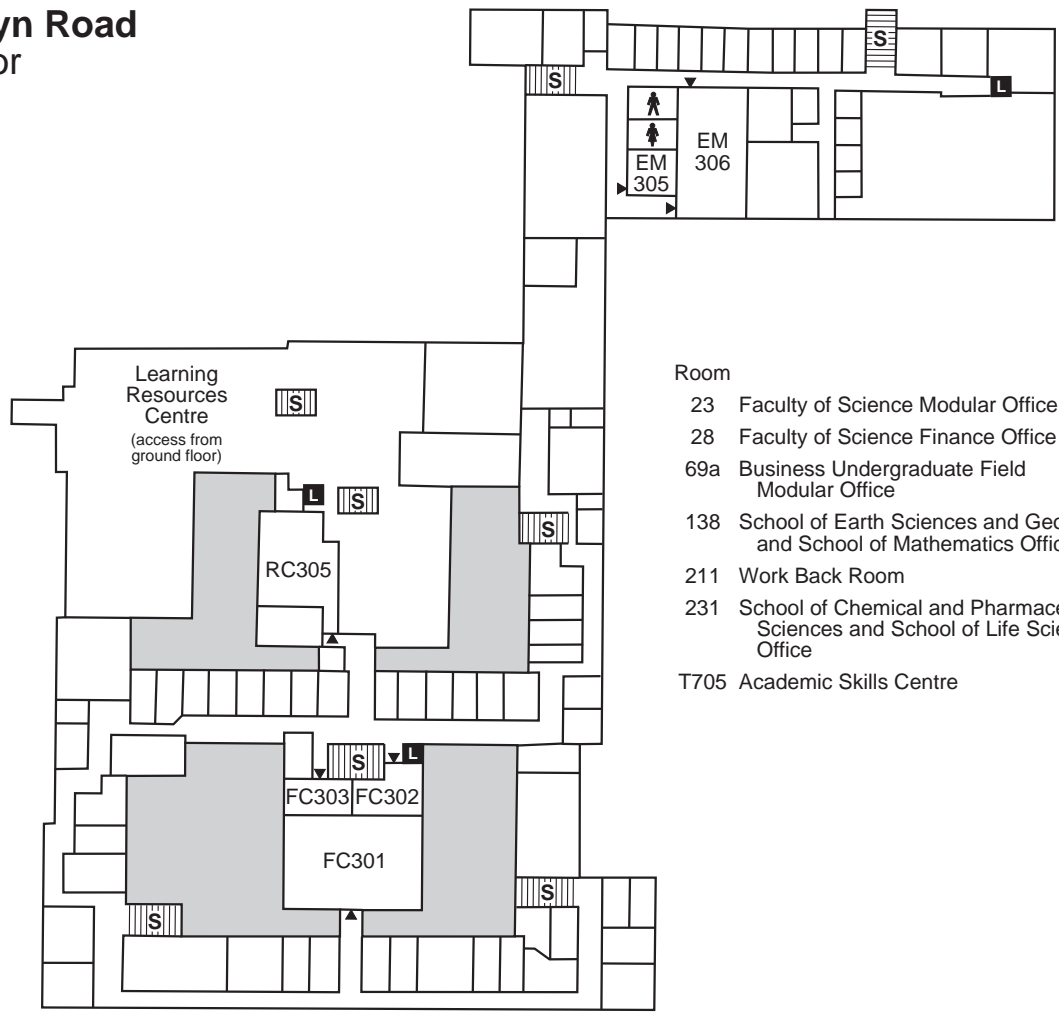

Penrhyn Road
1st floor

Penrhyn Road
2nd floor

Penrhyn Road 3rd floor

- Room
- 23 Faculty of Science Modular Office
 - 28 Faculty of Science Finance Office
 - 69a Business Undergraduate Field Modular Office
 - 138 School of Earth Sciences and Geography and School of Mathematics Office
 - 211 Work Back Room
 - 231 School of Chemical and Pharmaceutical Sciences and School of Life Sciences Office
 - T705 Academic Skills Centre

FACULTY OF SCIENCE

Penrhyn Road Ground floor

- EM Eadweard Muybridge Building
- WB Workshop Block
- DT Disabled toilet
- L Lift
- S Stairs

Reg Bailey Building & Surrey Club

Penrhyn Road

Cooper House

Portacabins (PC1, PC2, PC3, PC4, PC5)