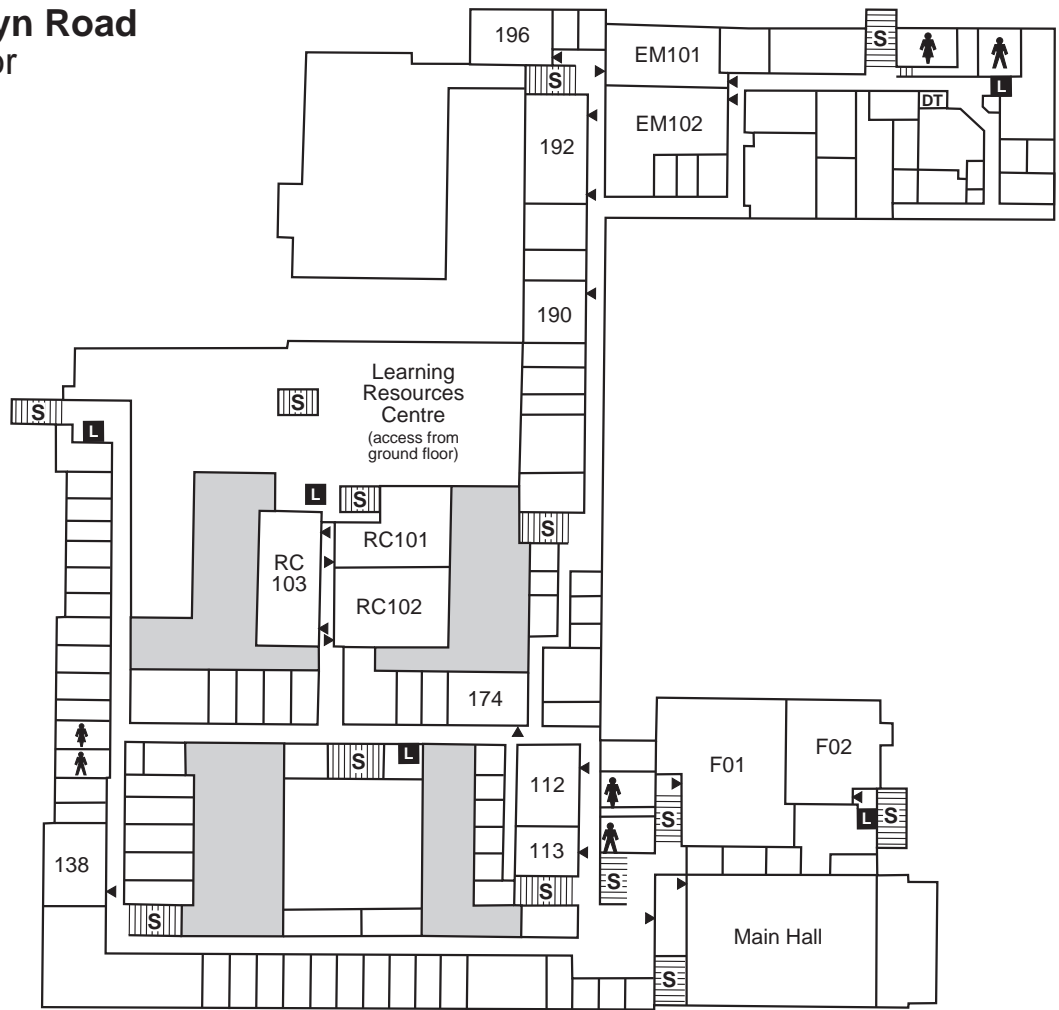

Penrhyn Road
1st floor

Penrhyn Road
2nd floor

Penrhyn Road 3rd floor

- Room
- 23 Faculty of Science Modular Office
 - 28 Faculty of Science Finance Office
 - 69a Business Undergraduate Field Modular Office
 - 138 School of Earth Sciences and Geography and School of Mathematics Office
 - 211 Work Back Room
 - 231 School of Chemical and Pharmaceutical Sciences and School of Life Sciences Office
 - T705 Academic Skills Centre

FACULTY OF SCIENCE

Penrhyn Road Ground floor

- EM Eadweard Muybridge Building
- WB Workshop Block
- DT Disabled toilet
- L Lift
- S Stairs

Reg Bailey Building & Surrey Club

Penrhyn Road

Cooper House

Portacabins (PC1, PC2, PC3, PC4, PC5)