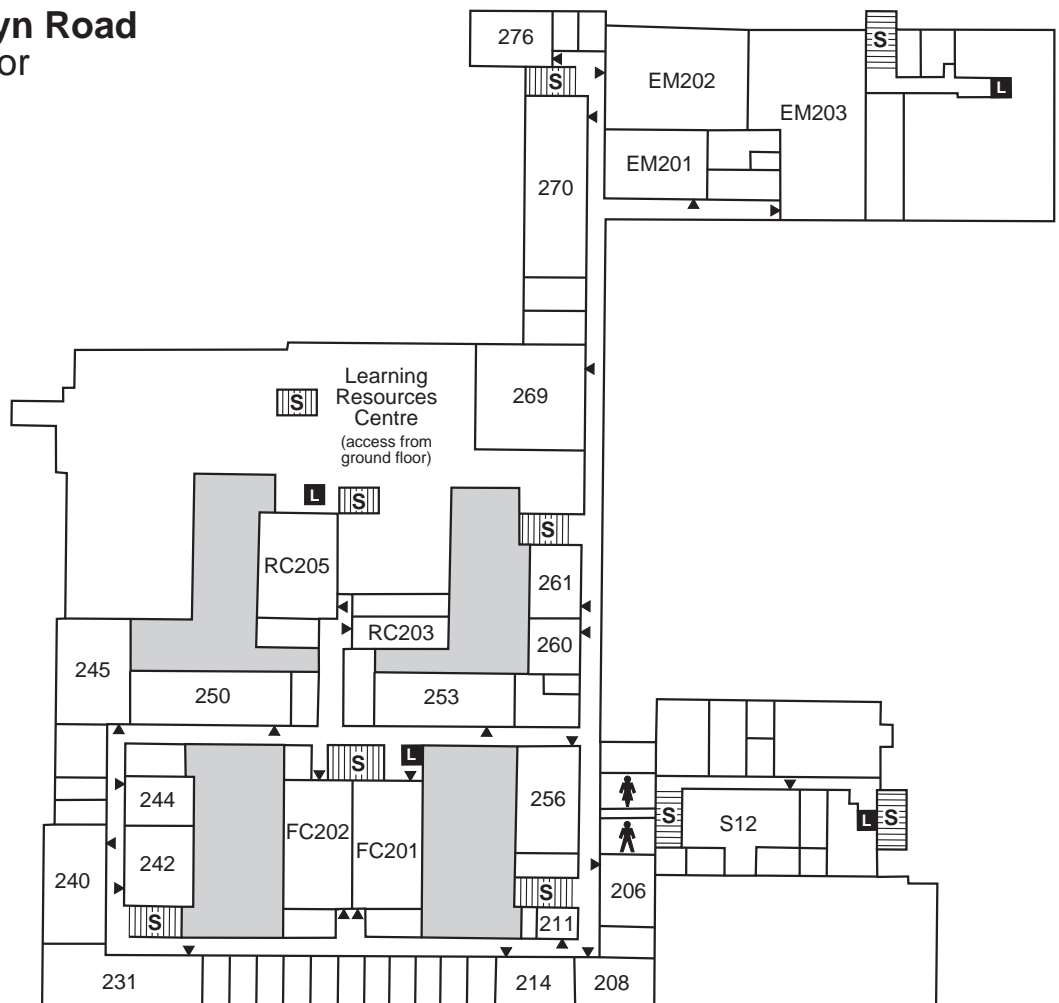

Penrhyn Road
1st floor

Penrhyn Road
2nd floor

Penrhyn Road 3rd floor

- Room
- 23 Faculty of Science Modular Office
 - 28 Faculty of Science Finance Office
 - 69a Business Undergraduate Field Modular Office
 - 138 School of Earth Sciences and Geography and School of Mathematics Office
 - 211 Work Back Room
 - 231 School of Chemical and Pharmaceutical Sciences and School of Life Sciences Office
 - T705 Academic Skills Centre

FACULTY OF SCIENCE

Penrhyn Road Ground floor

- EM Eadweard Muybridge Building
- WB Workshop Block
- DT Disabled toilet
- L Lift
- S Stairs

Reg Bailey Building & Surrey Club

Penrhyn Road

Cooper House

Portacabins (PC1, PC2, PC3, PC4, PC5)